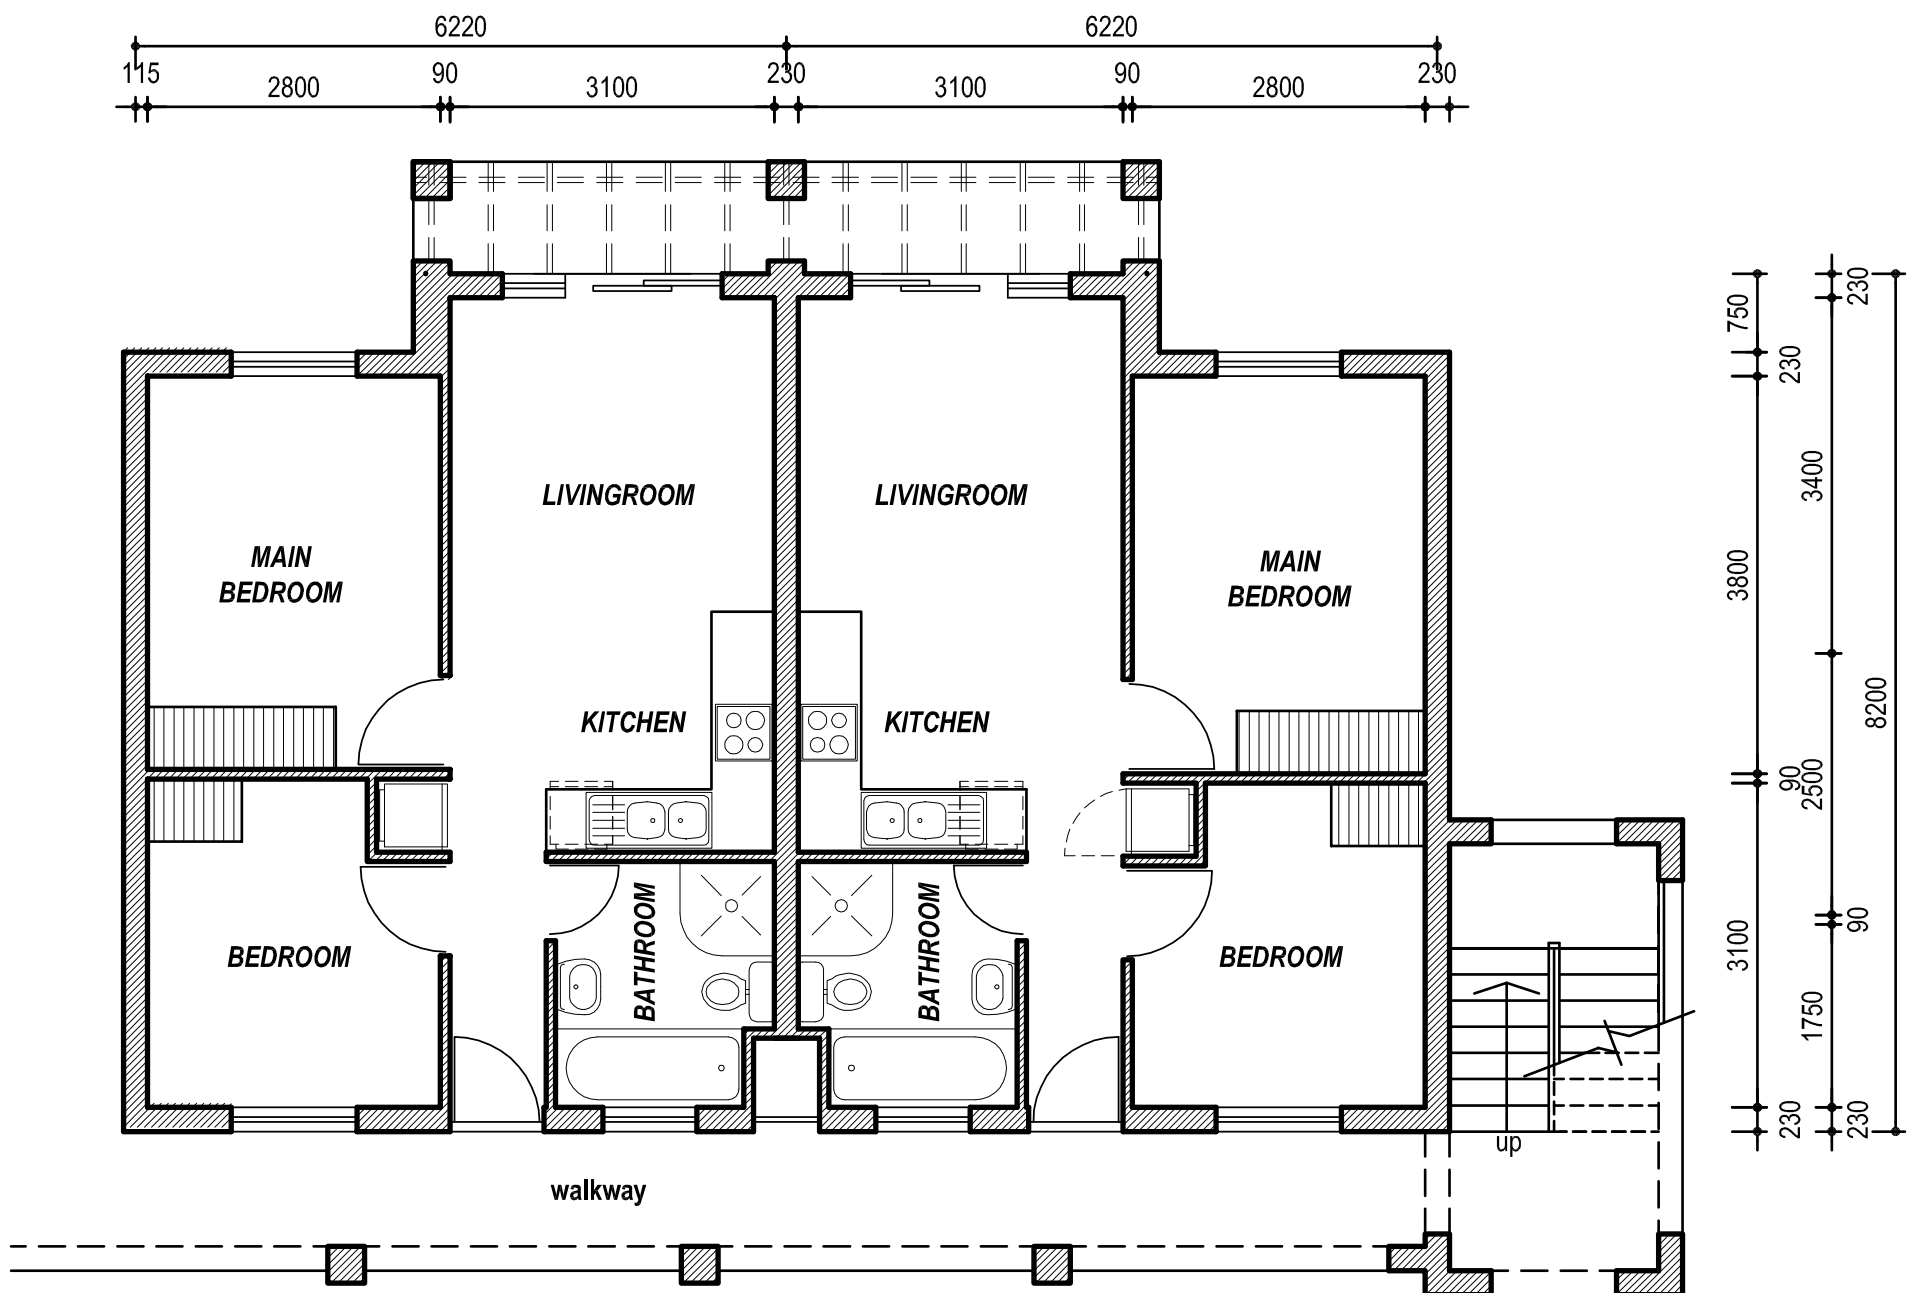

# 2 BEDROOM | 1 BATHROOM 49 SQM APARTMENTS

PAPEGAAIBERG

MOOIBERGE ESTATE • HAASENDAL, KUILS RIVER